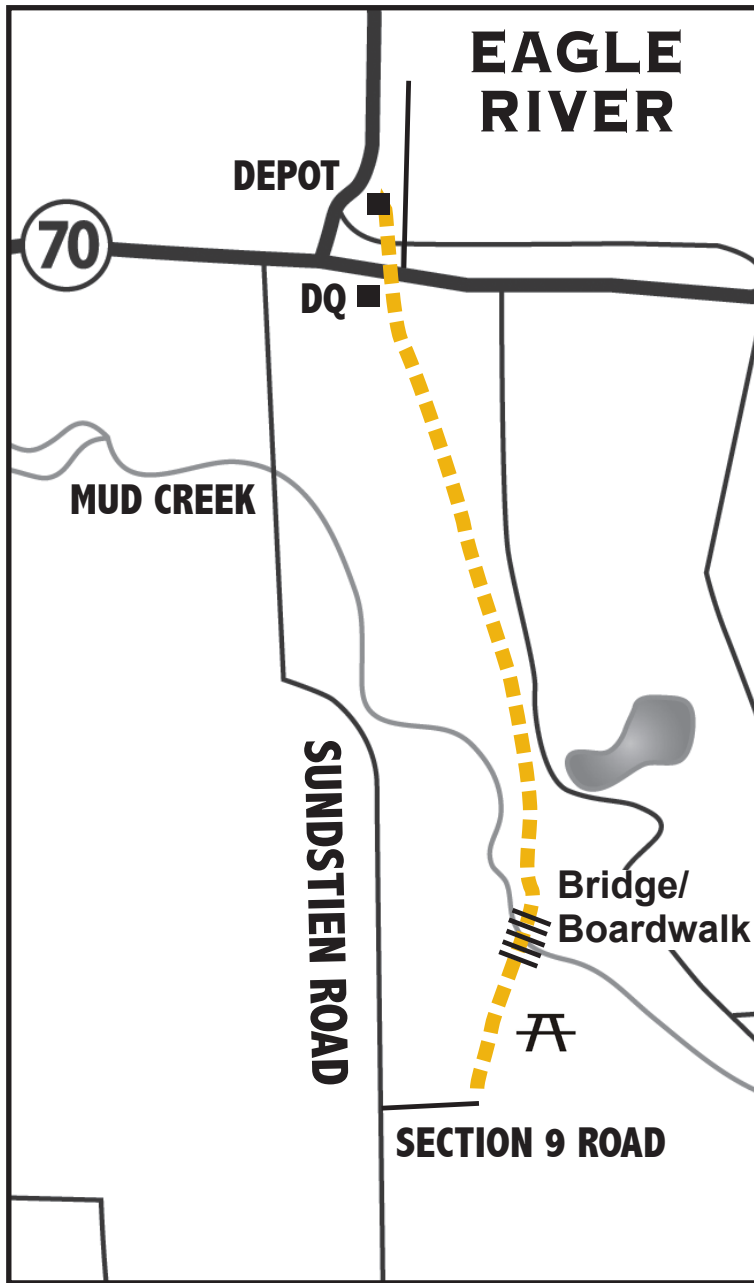

EAGLE RIVER TRAIL SEGMENT

MAP OF NEW SEGMENT

New Trail

One Mile